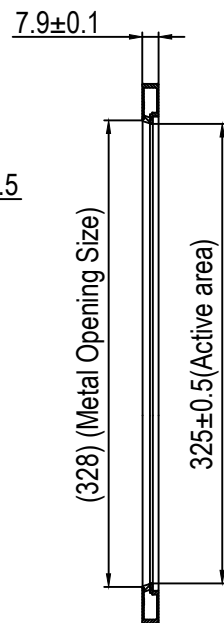

1 2 3 4 5 6 7 8

A

B

C

D

E

F

NOTE:

1. ALL SURFACES OF BEZEL ARE SPRAY BLACK PAINTING .
2. UNLESS SPECIFIED , THE TOLERANCE IS ACCORDING TO GB1804-F .
3. NO SHARP EDGE, NO SCRATCH, NO CHROMATISM, ETC .
4. MATCHED GAP <0.2MM .

			Product Name: 24" IR touch screen Screen Aspect Ratio 16:10	
Material	Weight	Unit	Product No. IR 2400 (16-10)	
Al+Glass	1.52 kg	mm	Drawing No.	
Sheet 1 of 1			Rev 1.0	

1 2 3 4 5 6 7 8