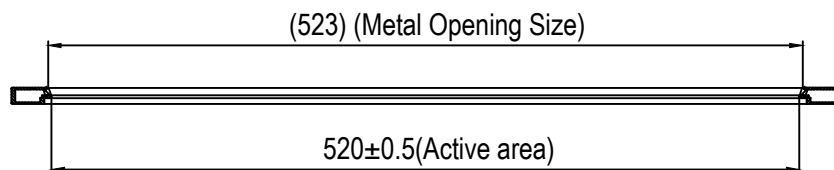

1 2 3 4 5 6 7 8

A

B

C

D

E

F

NOTE:

1. ALL SURFACES OF BEZEL ARE SPRAY BLACK PAINTING .
2. UNLESS SPECIFIED , THE TOLERANCE IS ACCORDING TO GB1804-F .
3. NO SHARP EDGE, NO SCRATCH, NO CHROMATISM, ETC .
4. MATCHED GAP <0.2MM .

			Product Name: 24" IR touch screen Screen Aspect Ratio 16:10	
Material	Weight	Unit	Product No. IR 2400 (16-10)	
Al+Glass	1.52 kg	mm	Drawing No.	
Sheet 1 of 1			Rev 1.0	

1 2 3 4 5 6 7 8