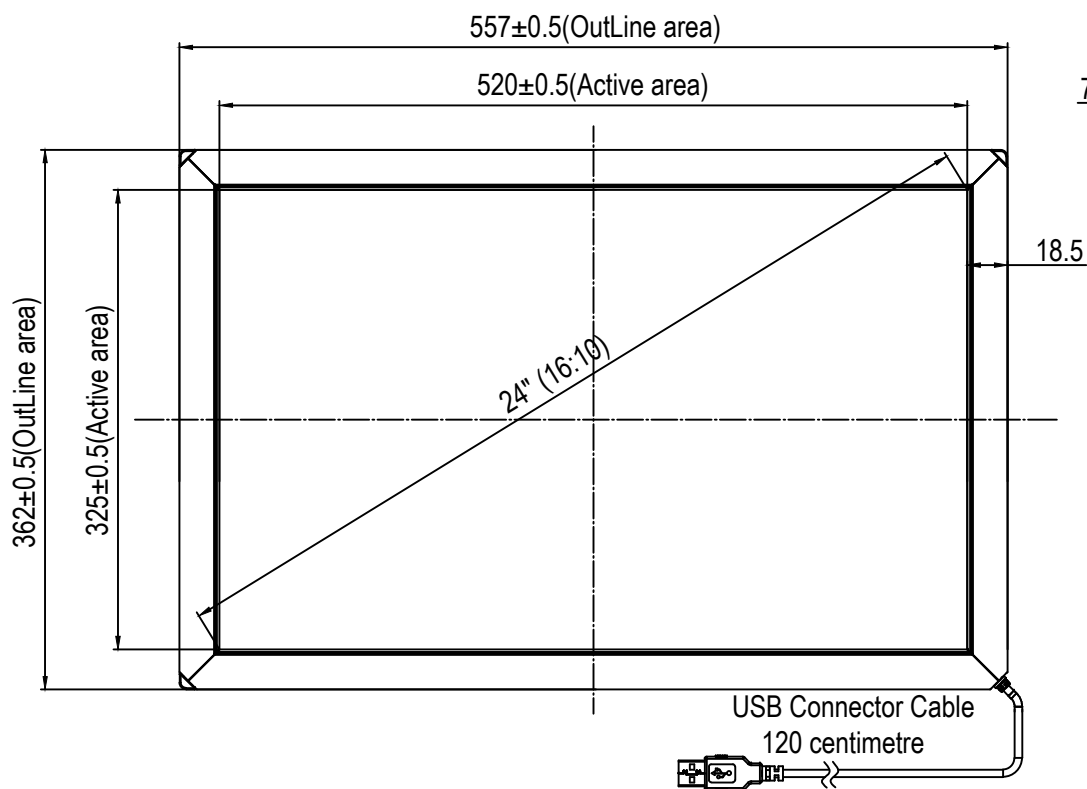

1 2 3 4 5 6 7 8

A

B

C

D

E

F

NOTE:

1. ALL SURFACES OF BEZEL ARE SPRAY BLACK PAINTING .
2. UNLESS SPECIFIED , THE TOLERANCE IS ACCORDING TO GB1804-F .
3. NO SHARP EDGE, NO SCRATCH, NO CHROMATISM, ETC .
4. MATCHED GAP <0.2MM .

			Product Name: 24" IR touch screen Screen Aspect Ratio 16:10	
Material	Weight	Unit	Product No. IR 2400 (16-10)	
Al+Glass	1.52 kg	mm	Drawing No.	
Sheet 1 of 1			Rev 1.0	

1 2 3 4 5 6 7 8