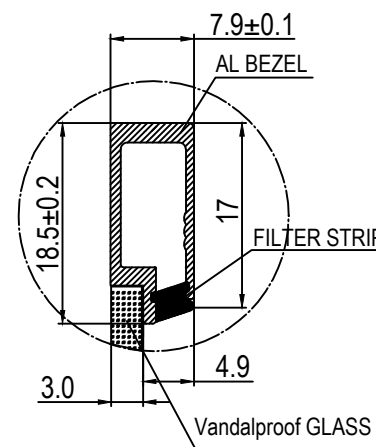

1 2 3 4 5 6 7 8

A

B

C

D

E

F

NOTE:

1. ALL SURFACES OF BEZEL ARE SPRAY BLACK PAINTING .
2. UNLESS SPECIFIED , THE TOLERANCE IS ACCORDING TO GB1804-F .
3. NO SHARP EDGE, NO SCRATCH, NO CHROMATISM, ETC .
4. MATCHED GAP <0.2MM .

			Product Name: 24" IR touch screen Screen Aspect Ratio 16:10	
Material	Weight	Unit	Product No. IR 2400 (16-10)	
Al+Glass	1.52 kg	mm	Drawing No.	
Sheet 1 of 1			Rev 1.0	